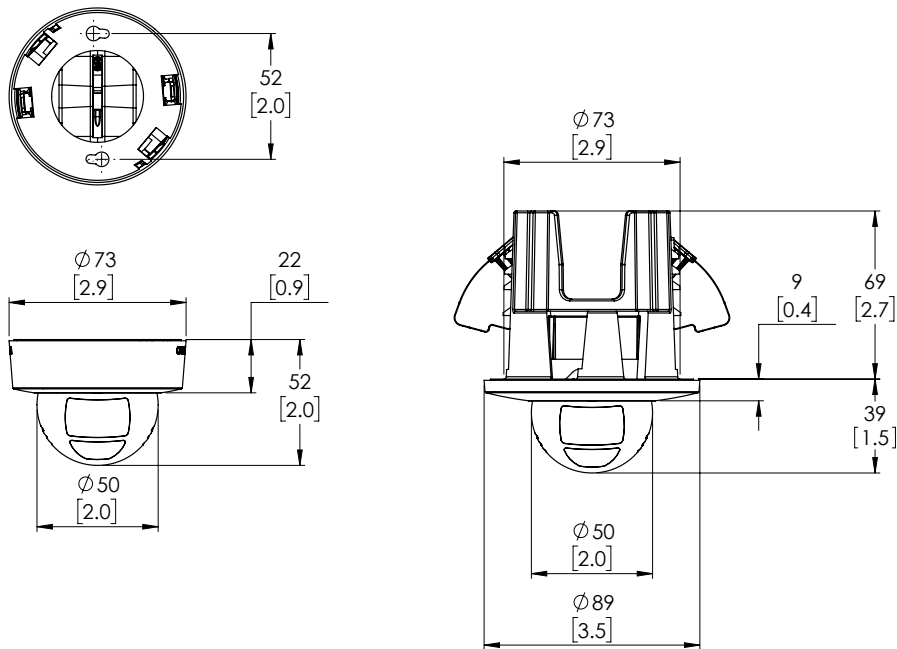

Outline Dimensions

[X.X]	INCHES
X	MM

Ordering Information

	MP	WDR	LightCatcher Technology	Lens	IR	HDSM SmartCodec
1.3C-H4M-D1	1.3	✓	✓	2.8 mm		✓
1.3C-H4M-D1-IR	1.3	✓	✓	2.8 mm	✓	✓
2.0C-H4M-D1	2	✓	✓	2.8 mm		✓
2.0C-H4M-D1-IR	2	✓	✓	2.8 mm	✓	✓
3.0C-H4M-D1	3	✓	✓	2.8 mm		✓
3.0C-H4M-D1-IR	3	✓	✓	2.8 mm	✓	✓
H4M-BZL-BL1	Package of 5 black surface mount bezels for H4M dome cameras					
H4M-MT-DCIL1	In-ceiling mount adapter for H4M dome cameras					
H4M-MT-DCIL1-BL	Black in-ceiling mount adapter for H4M dome cameras